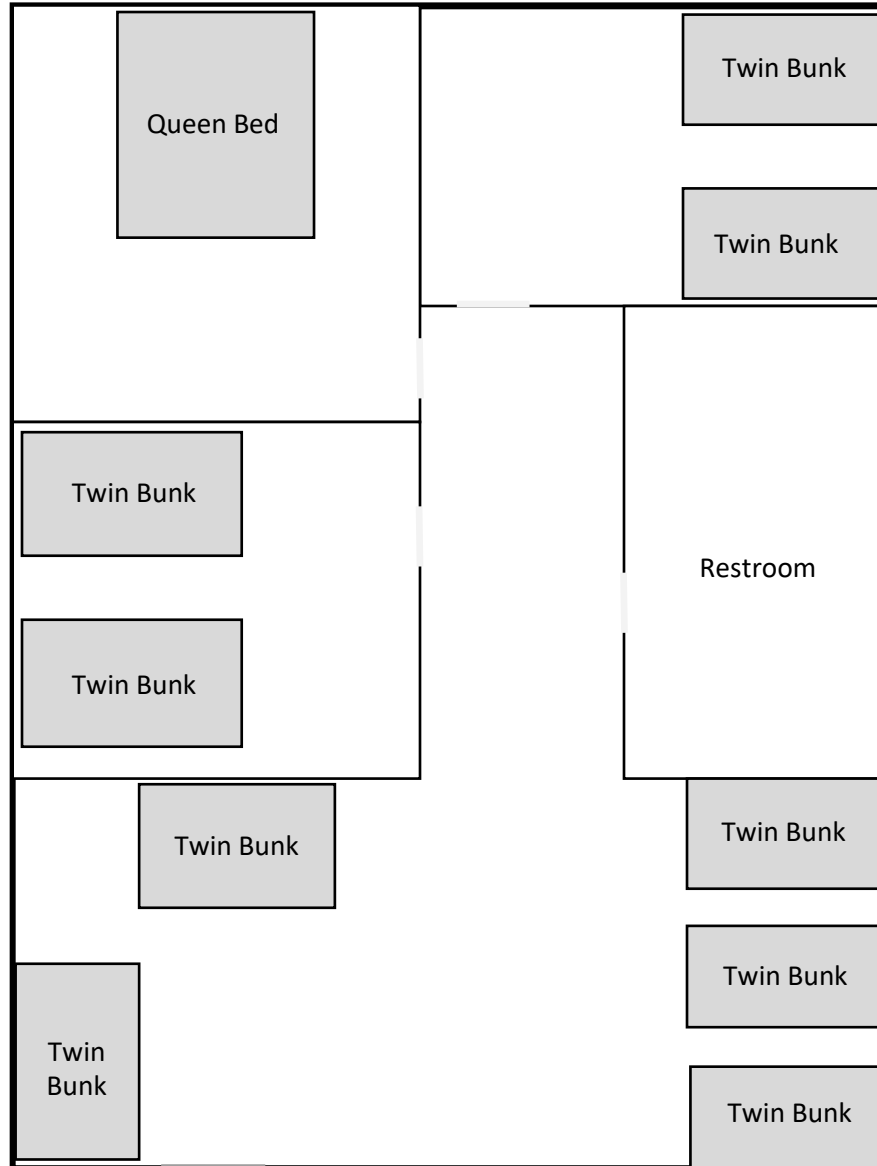

Verner

Entrance

There must be a minimum of 10 guests staying in Verner.

Up to 19 guests can stay in Verner.

Pinerock
Camp & Retreat Center