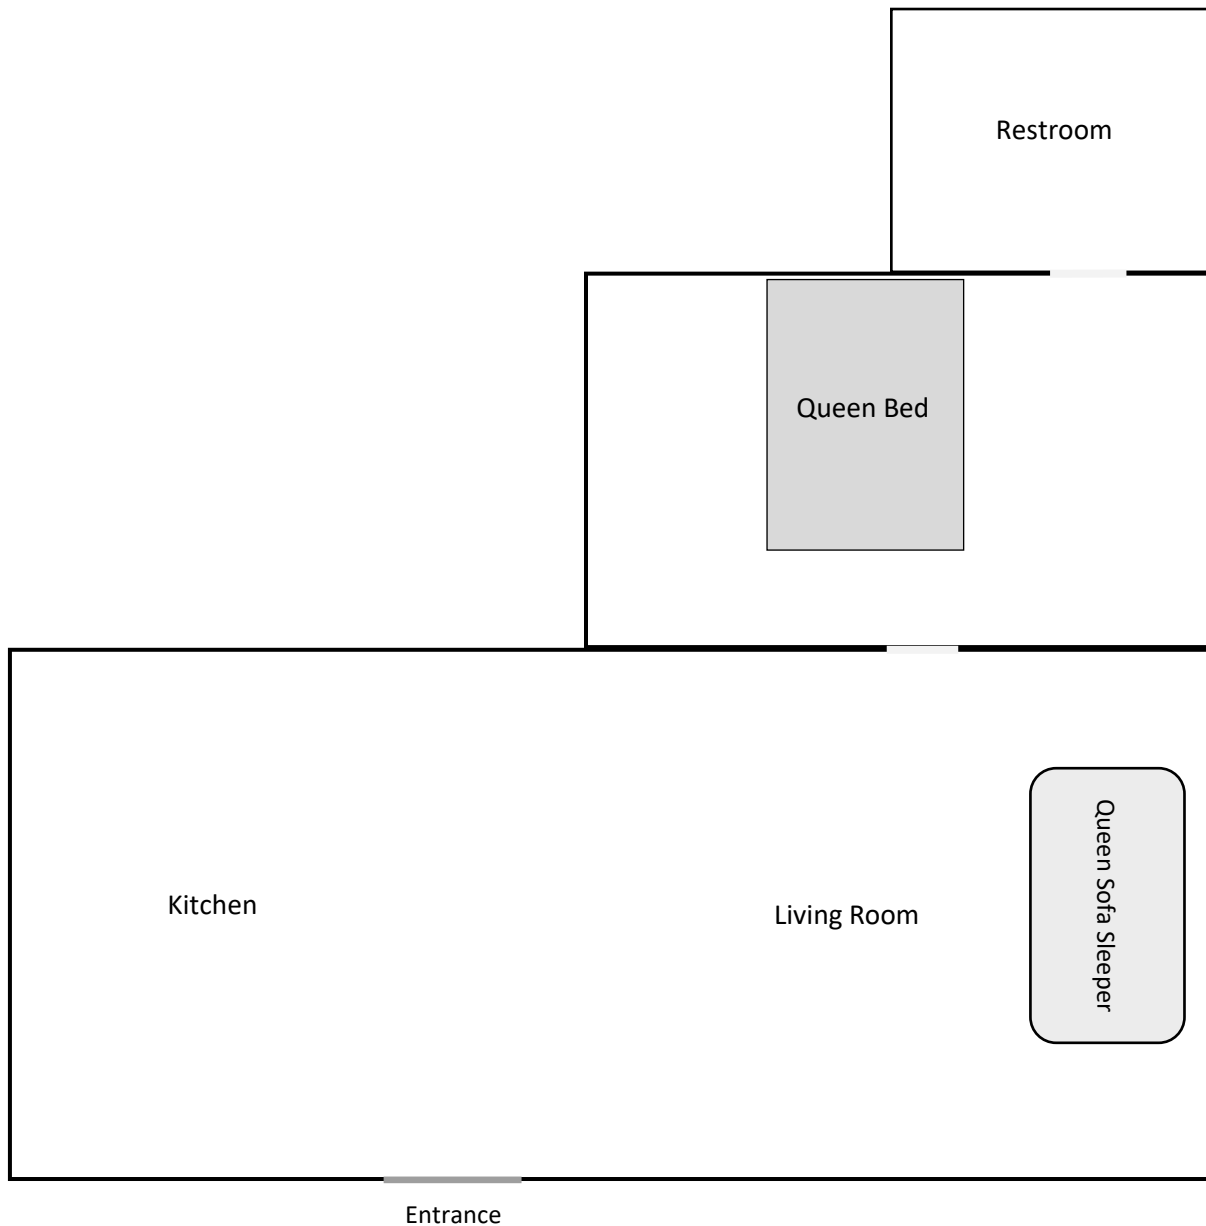

Olivet

A rollaway is available in the closet.

Up to five guests may sleep in Olivet.

Pinerock
Camp & Retreat Center