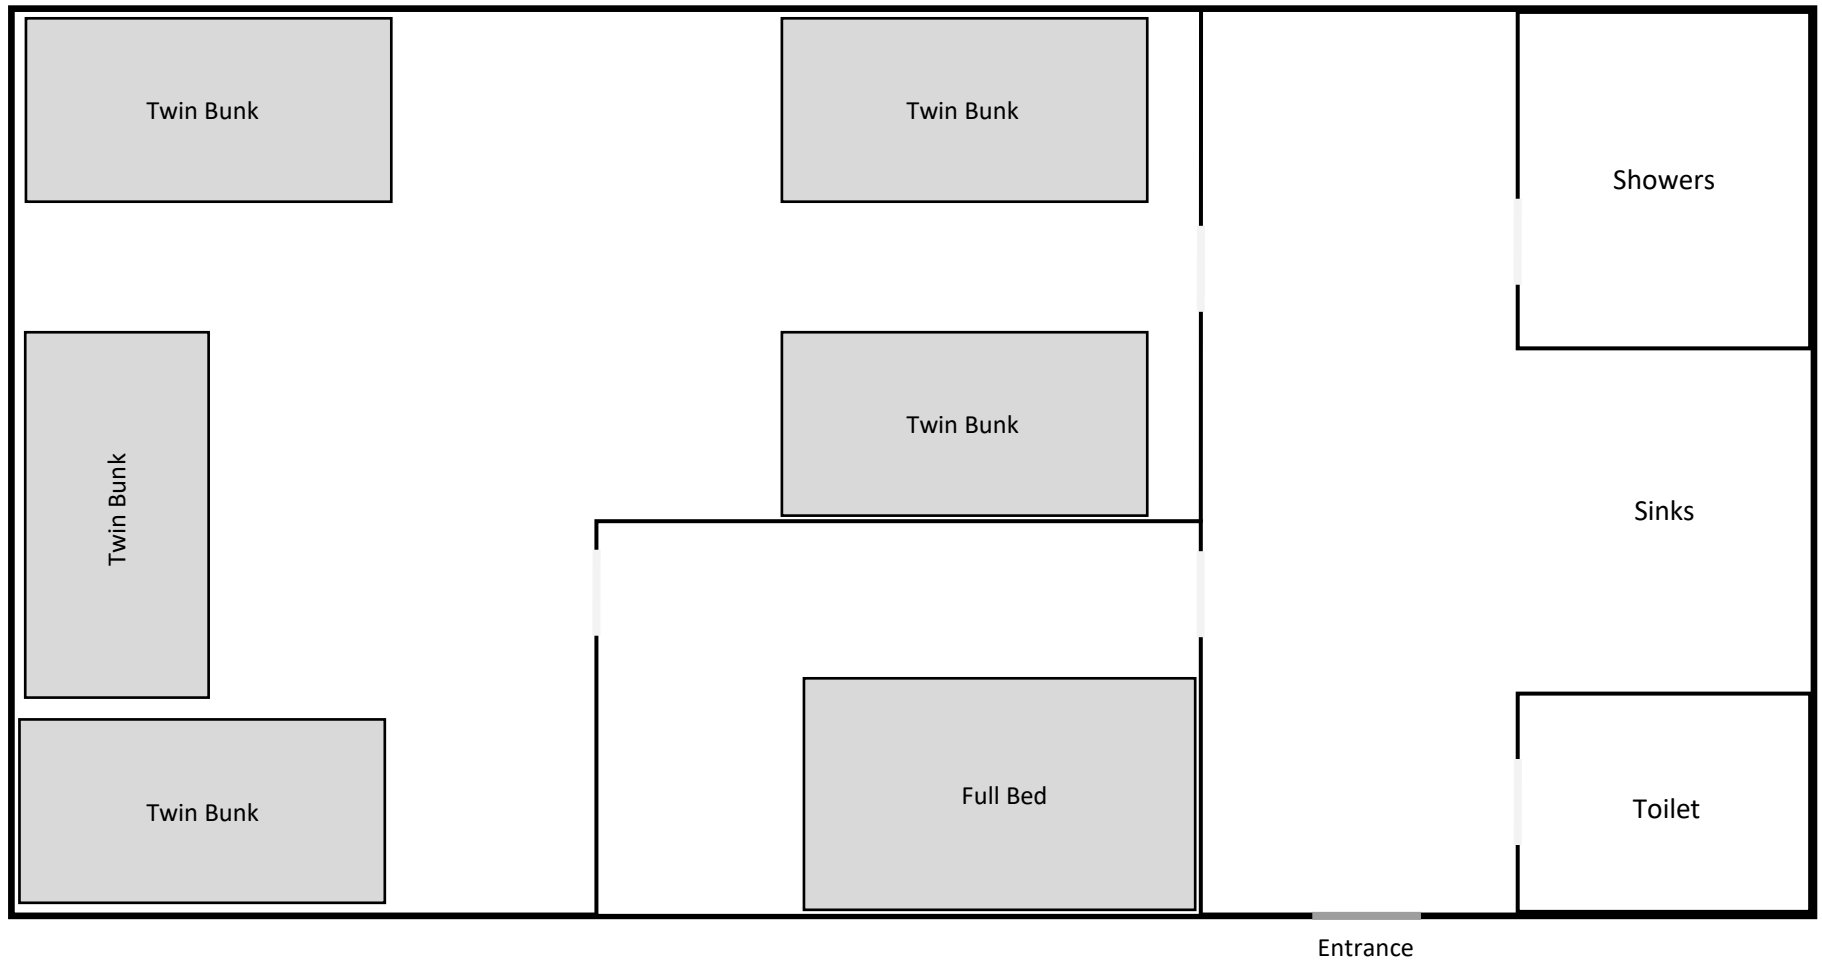

Pinetop

Up to 11 guests may sleep in Pinetop.

Pinerock
Camp & Retreat Center

1400 Pine Drive, Prescott, AZ 86303

928-445-8357

www.camppinerock.org